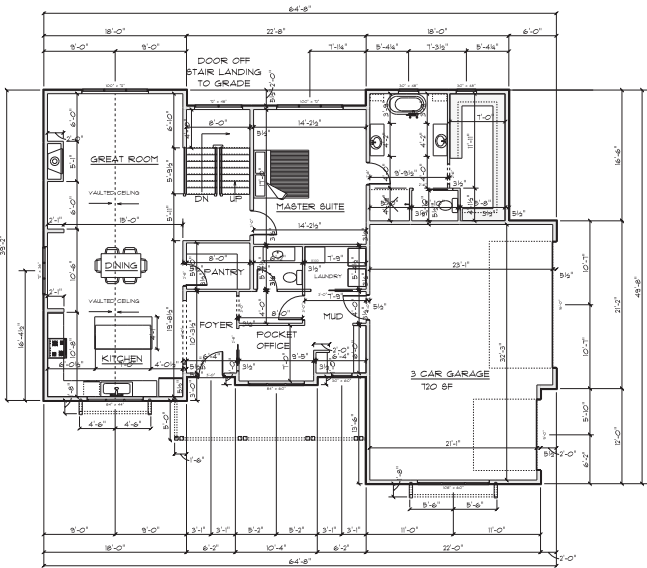

## HOUSE DETAILS

BEDROOMS: 5  
BATHROOMS: 5  
TOTAL SQ. FEET: 3,788  
CUSTOM BTO

MAIN FLOOR PLAN:  
1786 SF

SECOND FLOOR PLAN:  
958 SF