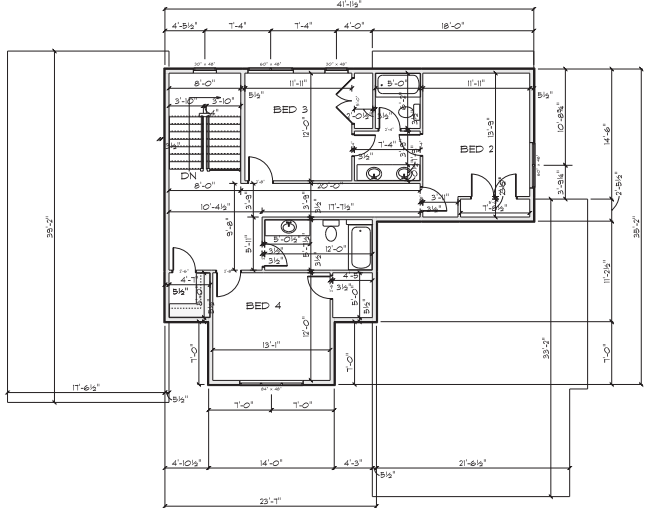

## HOUSE DETAILS

BEDROOMS: 5  
BATHROOMS: 5  
TOTAL SQ. FEET: 3,788  
CUSTOM BTO

MAIN FLOOR PLAN:  
1786 SF

SECOND FLOOR PLAN:  
958 SF