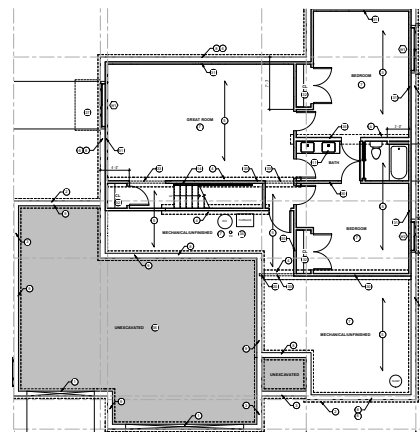

BASEMENT

VINCENT ENGER HOMES

Ames, IA

515-203-0830

VincentEngerHomes.com