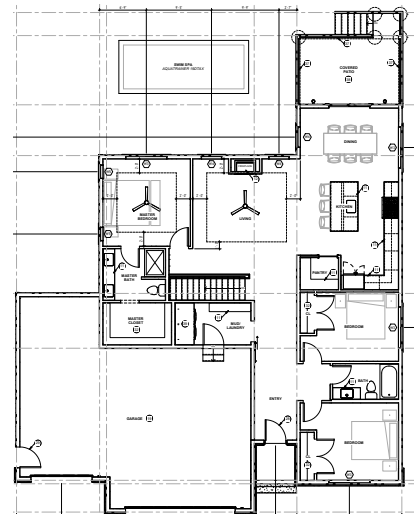

221 CEDAR DRIVE

Gilbert, IA 50105

5 BEDROOMS
3 BATHROOMS
2744 TOTAL SQ FEET
\$615,000

HOUSE HIGHLIGHTS

- Vincent Enger Homes custom ranch with detailed trim work and built-in character throughout.
- Top of the line lighting by Echo Lighting
- The kitchen features soft close cabinets, quartz countertops, vented hood
- The primary suite has a luxury tiled shower
- 1st floor laundry with built-in drying racks
- Jack and Jill bathroom suite
- Heated garage with epoxy flooring
- Electric car charger
- Screened porch
- Cedar fencing