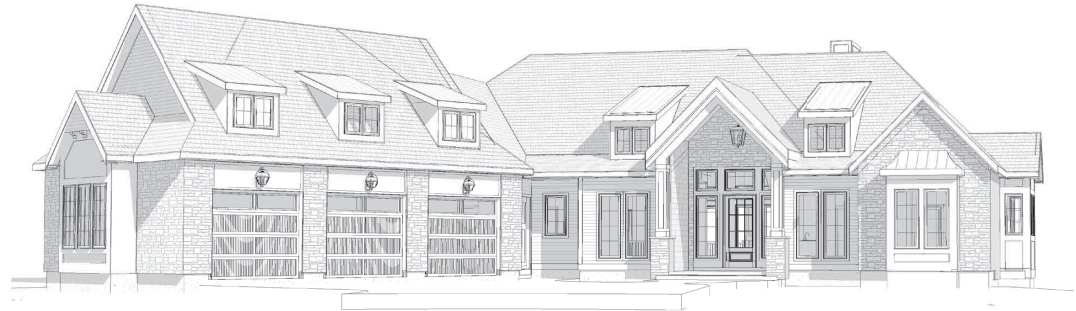

5

INTEGRITY
CONSTRUCTION

CONTACT

BuildWithIntegrity.com
623 East Lincoln Way
Ames, IA 50010
515.268.3345

HOUSE DETAILS

BEDROOMS: 4
BATHROOMS: 4
TOTAL SQ. FEET: 4,855

NOT FOR SALE

HOUSE HIGHLIGHTS

- Main Floor: 2,845 s.f.
- Basement: 2,050 s.f.
- 3-Stall Garage: 1,102 s.f.
- 4-Season Sun Room
- Wood Burning Fireplace
- Ceiling Beams
- Large Sliding Patio Doors
- Inset Kitchen Cabinets
- Zero Entry Design
- Covered Deck
- Heated Tile Floor
- Furniture Style Cabinets
- Sound System
- Dog Wash Zone
- Specialty Furniture and Windows from Crawford School