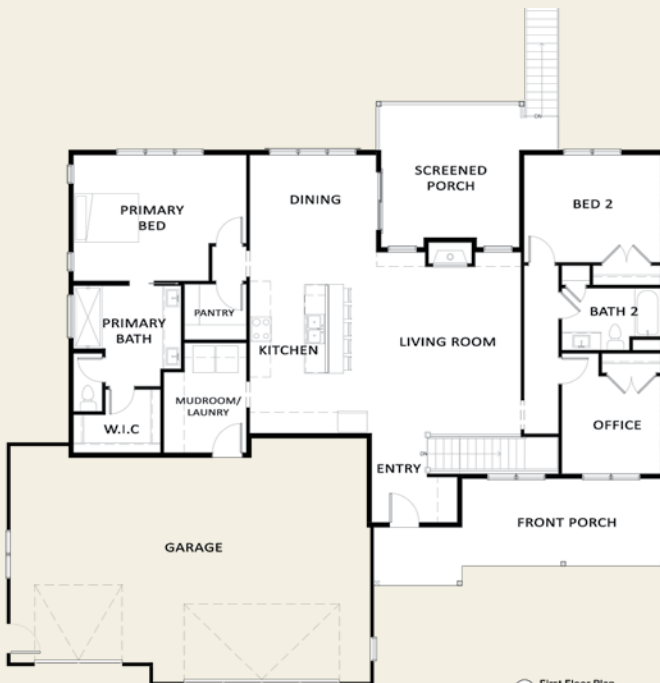

Prestige Builders

3

50109 Prairie Point Court

PRESTIGE BUILDERS

CONTACT:

prestigeiowa.com
2714 Aspen Road, Suite 102
Ames, IA 50010
515.451.1275

HOUSE HIGHLIGHTS:

- Luxury main floor master suite
- Custom kitchen cabinets
- Beautiful arched front door
- 100 year old reclaimed front porch posts
- 10' - 11' ceilings on main floor
- Large custom pantry
- Screened in porch
- Fun reading nook under basement stairs
- Basement wet bar
- Beautiful prairie views

HOUSE DETAILS:

6 Bedrooms
3 Bathrooms
3,350 Total Sq. Feet

Not For Sale

1 First Floor Plan
SCALE: 1/4" = 1'-0"

1 Basement Marketing
SCALE: 1/4" = 1'-0"