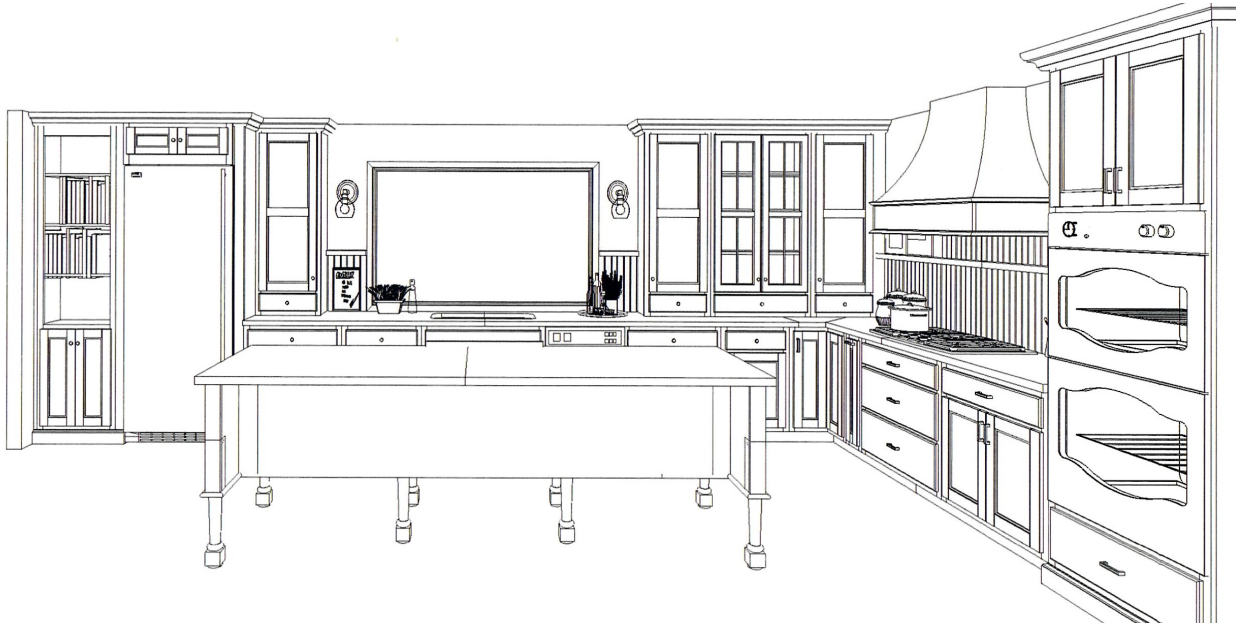

2343 WOODVIEW DRIVE

Ames, IA 50014 (Remodel)

4 BEDROOMS
3.5 BATHROOMS
3668 TOTAL SQ FEET
NOT FOR SALE

HOUSE HIGHLIGHTS

- This house sits on a 0.98 acre wooded lot, on a cul-de-sac
- Approximately 980 sq feet were added to the main level and approximately 750 sq feet of (what will be) finished living space to the lower level
- Currently, this house has 3 bedrooms and 2 1/2 baths. When complete, there will be 4 bedrooms and 3 1/2 baths