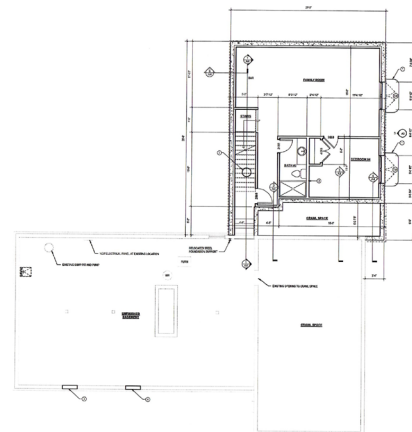

BASEMENT

CONSTRUCTION INC.

GEISINGER CONSTRUCTION

2202 229th Place

Ames IA 50014

515-232-8951

geisingerconstruction@gmail.com