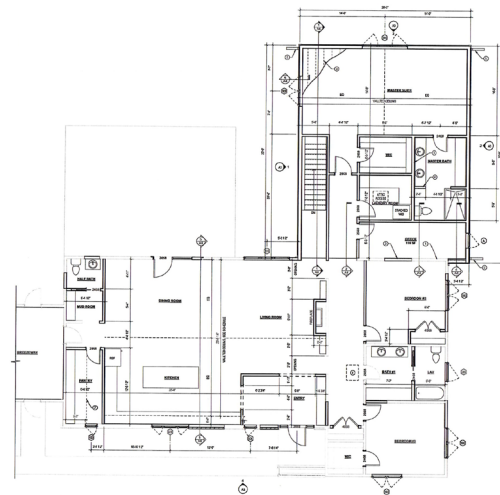

2343 WOODVIEW DRIVE

Ames, IA 50014 (Remodel)

4 BEDROOMS
3.5 BATHROOMS
3668 TOTAL SQ FEET
NOT FOR SALE

HOUSE HIGHLIGHTS

- This house sits on a 0.98 acre wooded lot, on a cul-de-sac
- Approximately 980 sq feet were added to the main level and approximately 750 sq feet of (what will be) finished living space to the lower level
- Currently, this house has 3 bedrooms and 2 1/2 baths. When complete, there will be 4 bedrooms and 3 1/2 baths