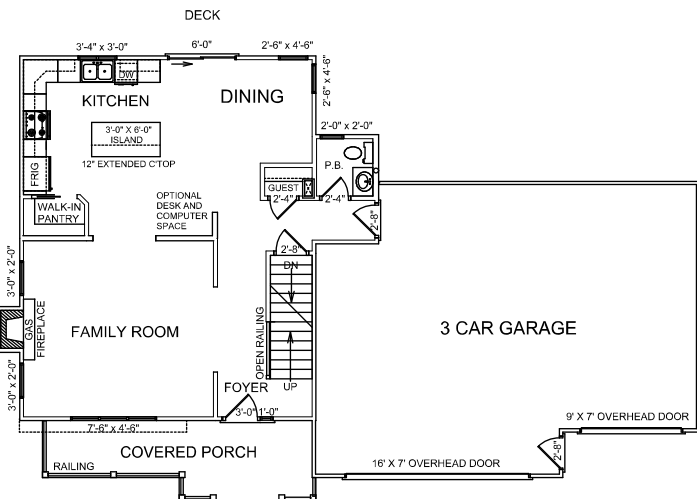

# 311 Prairie View Drive, Gilbert

6

MAIN LEVEL

UPPER LEVEL

This charming 1738 SF 2-story home is in the perfect neighborhood setting for a family home. The backyard adjoins a beautiful city park and K-12 Gilbert schools are all within easy walking distance. The main floor has a very spacious floor plan which includes a large family room, kitchen, and eating area. Upstairs you will find 3 large bedrooms and 2 baths. The wonderful walk-in master closet and the upstairs laundry are a great convenience. When it's time to relax, you can enjoy the large front porch or the rear patio deck. The large 3-car garage will provide ample storage space.