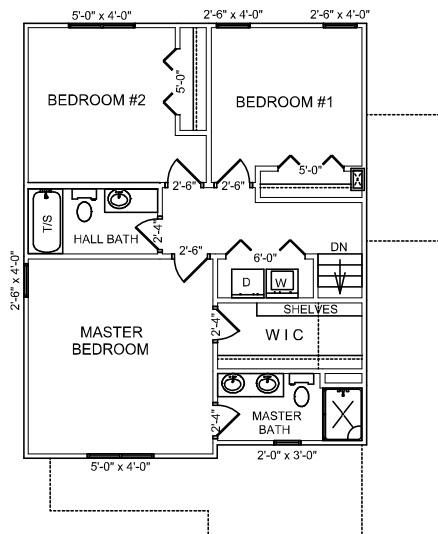

# 311 Prairie View Drive, Gilbert

6

MAIN LEVEL

UPPER LEVEL

This charming 1738 SF 2-story home is in the perfect neighborhood setting for a family home. The backyard adjoins a beautiful city park and K-12 Gilbert schools are all within easy walking distance. The main floor has a very spacious floor plan which includes a large family room, kitchen, and eating area. Upstairs you will find 3 large bedrooms and 2 baths. The wonderful walk-in master closet and the upstairs laundry are a great convenience. When it's time to relax, you can enjoy the large front porch or the rear patio deck. The large 3-car garage will provide ample storage space.